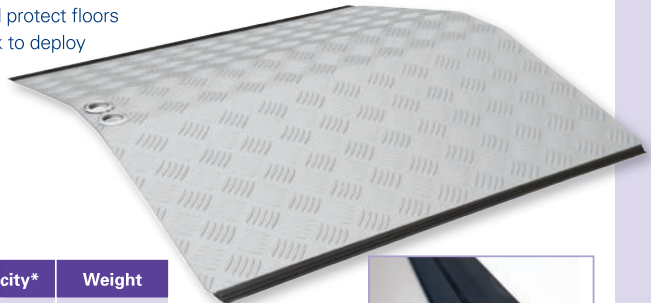

Your benefits:

- Unique comfortable carrying eyelets for safety and comfort
- High quality finish to prevent stains and corrosion for years of use
- Rubber strips to prevent slipping and protect floors
- Extremely lightweight and very quick to deploy

“Bridge almost any threshold!”

Code	Height	Length	Capacity*	Weight
DB4	4cm (1.6ins)	50cm (20ins)	300kg (47st)	3kg (6.6lbs)
DB6	6cm (2.4ins)	58cm (23ins)	300kg (47st)	3.5kg (7.7lbs)
DB8	8cm (3.1ins)	75cm (29ins)	300kg (47st)	5.4kg (11.9lbs)
DB10	10cm (3.9ins)	100cm (39ins)	300kg (47st)	7.6kg (16.8lbs)

Width 70cm (28ins) *Capacity assumes ramp rests on threshold