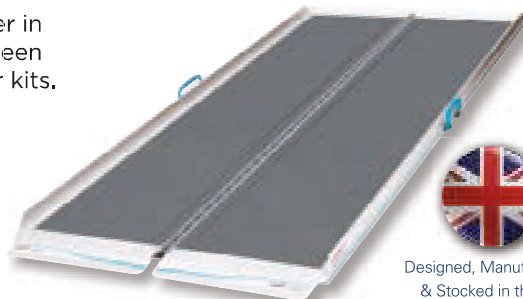

rampCENTRE® NEW Aerolight®-Xtra

Premium folding suitcase ramp

“The fact that these ramps are the lightest on the market makes it an easier selling point all-round.”
Cheryl Cooke, Key RampCentre Dealer (Redland Healthcare)

A proven and popular workhorse

Quick and easy to deploy, the NEW Aerolight®-Xtra is an all-round winner in real life situations. Since its introduction in 2003, the original style has seen many improvements and is now also available in High Rise and Up&Over kits.

- **Folds and clips together for convenient, compact storage**
- **Flat underneath for the best possible step clearance**
- **Very easy to carry and deploy**
- **Full-width anti-slip surface provides excellent grip and folds inside when stored and carried for protection and ultimate safety**
- **Contrasting colour edge strip increases visibility**

Designed, Manufactured & Stocked in the UK

Code	Length	Ramp Width*	Lip Width	Capacity	Weight	Stored Dimensions L x W x D
AX6	60cm (2ft)	76cm (30ins)	71.4cm (28.1ins)	450kg (71st)	4.7kg (10lbs)	60 x 39 x 8cm (24 x 15 x 3ins)
AX9	90cm (3ft)	76cm (30ins)	71.4cm (28.1ins)	450kg (71st)	6.5kg (14lbs)	90 x 39 x 8cm (35 x 15 x 3ins)
AX12	120cm (4ft)	76cm (30ins)	71.4cm (28.1ins)	400kg (63st)	8.3kg (18lbs)	120 x 39 x 8cm (47 x 15 x 3ins)
AX15	150cm (5ft)	76cm (30ins)	71.4cm (28.1ins)	350kg (55st)	10.1kg (22lbs)	150 x 39 x 8cm (59 x 15 x 3ins)
AX18	180cm (6ft)	76cm (30ins)	71.4cm (28.1ins)	350kg (55st)	11.9kg (26lbs)	180 x 39 x 8cm (71 x 15 x 3ins)
AX21	210cm (7ft)	76cm (30ins)	71.4cm (28.1ins)	300kg (47st)	13.7kg (30lbs)	210 x 39 x 8cm (83 x 15 x 3ins)
AX24	240cm (8ft)	76cm (30ins)	71.4cm (28.1ins)	250kg (39st)	15.5kg (34lbs)	240 x 39 x 8cm (98 x 15 x 3ins)

* Width excludes handles